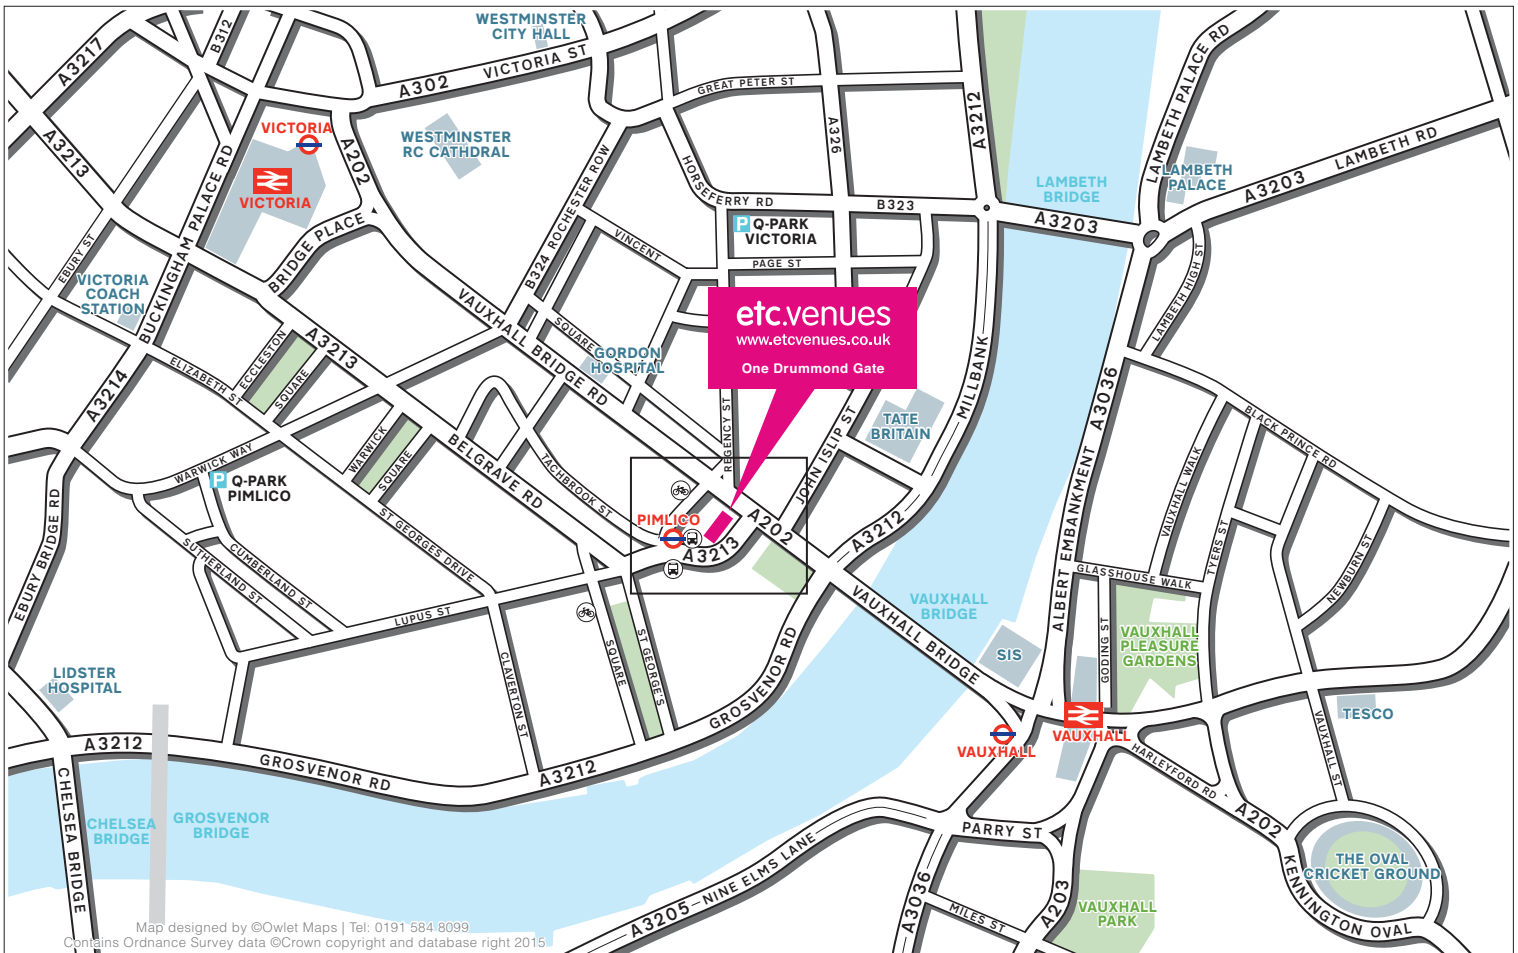

How to find etc.venues One Drummond Gate

etc.venues One Drummond Gate is situated right next to Pimlico tube station on the corner of Vauxhall Bridge Road and Drummond Gate.

By Train

Victoria station is also served by main line overland trains. (see 'By Underground').

Vauxhall Station is located at the opposite end of Vauxhall Bridge, and is about a 15 minute walk.

By Bus

etc.venues One Drummond Gate sits on many bus routes including 2, 36, 185, 360, 439, C10.

Parking

On street metered car parking is available and the nearest car park can be found on Cumberland Street. Visit www.parkbcp.co.uk for further details.

By London Cycle Scheme

The nearest docking stations are a short distance away at St Georges Square on the corner of Lupus Street and Rampayne Street at the rear of the building.

Victoria - Victoria line

Exit via the main concourse onto Victoria Square or Wilton Rd (exit 2). Turn Left onto Wilton Road for approx 10 yards. Turn Right onto Vauxhall Bridge Road heading towards the river for approx 1000 yards. Turn right into Drummond Gate where the entrance to One Drummond Gate is found on your right.