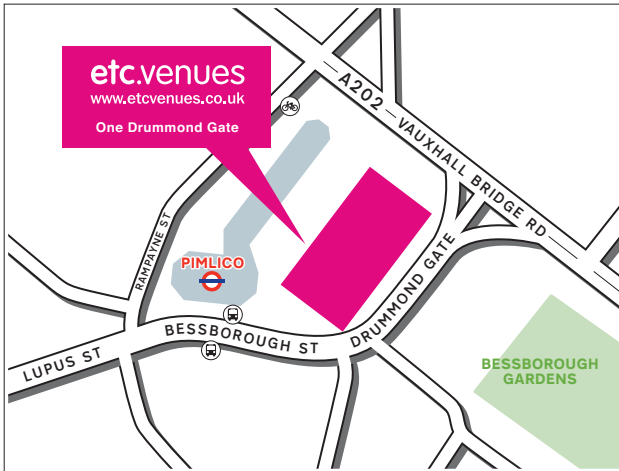

How to find etc.venues One Drummond Gate

etc.venues One Drummond Gate is situated right next to Pimlico tube station on the corner of Vauxhall Bridge Road and Drummond Gate.

By Train

Victoria station is also served by main line overland trains. (see 'By Underground').

Vauxhall Station is located at the opposite end of Vauxhall Bridge, and is about a 15 minute walk.

By Bus

etc.venues One Drummond Gate sits on many bus routes including 2, 36, 185, 360, 439, C10.

Parking

On street metered car parking is available and the nearest car park can be found on Cumberland Street. Visit www.parkbcp.co.uk for further details.

By London Cycle Scheme

The nearest docking stations are a short distance away at St Georges Square on the corner of Lupus Street and Rampayne Street at the rear of the building.

Victoria - Victoria line

Exit via the main concourse onto Victoria Square or Wilton Rd (exit 2). Turn Left onto Wilton Road for approx 10 yards. Turn Right onto Vauxhall Bridge Road heading towards the river for approx 1000 yards. Turn right into Drummond Gate where the entrance to One Drummond Gate is found on your right.