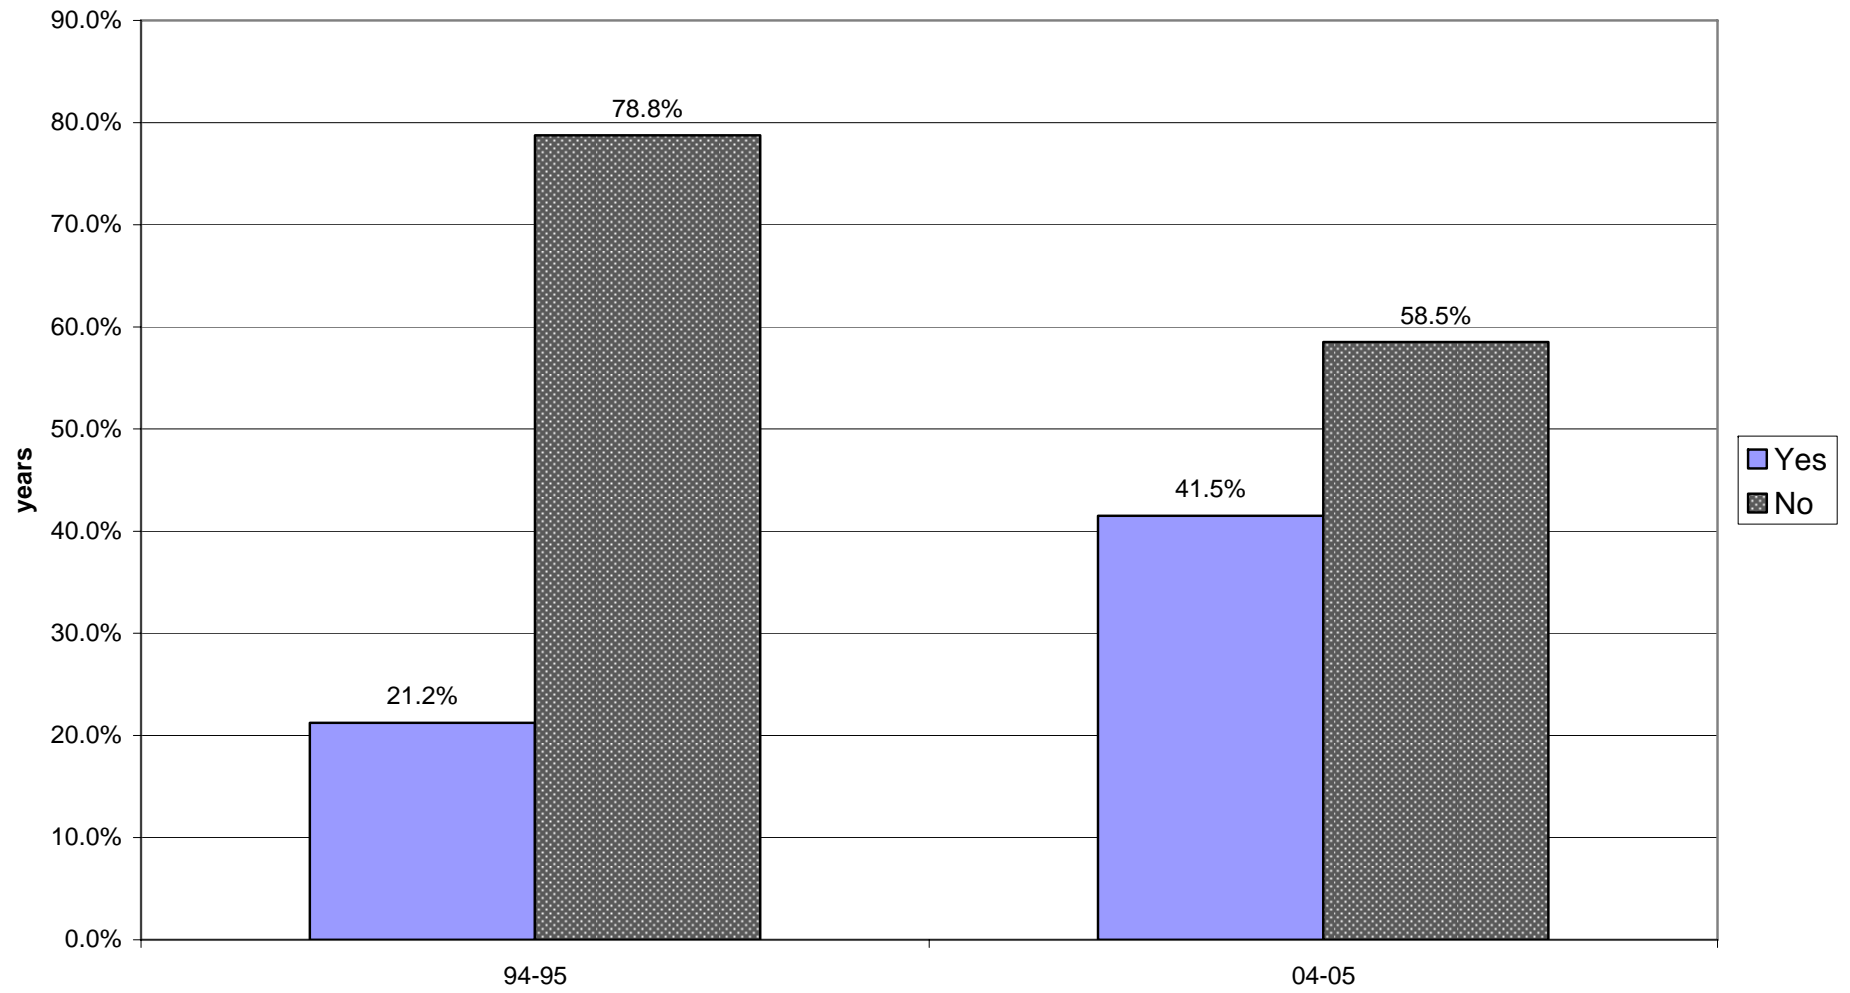

Statistics on Sperm Donor Demographics 2004-05 and 1994-95

Age breakdown of sperm donors 94-95 and 04-05

Sperm Donor breakdown by age - Donors registered 1 Jul 04 - 30 Jun 05

Age of Sperm Donors registered 1 Jul 2004- 30 Jun 2005

Sperm Donor breakdown by age - Donors registered 1 Jul 94 - 30 Jun 95

Age of Sperm Donors registered 1 Jul 1994- 30 Jun 1995

Proportion of sperm donors with their own children

sperm donors with own children 94-95