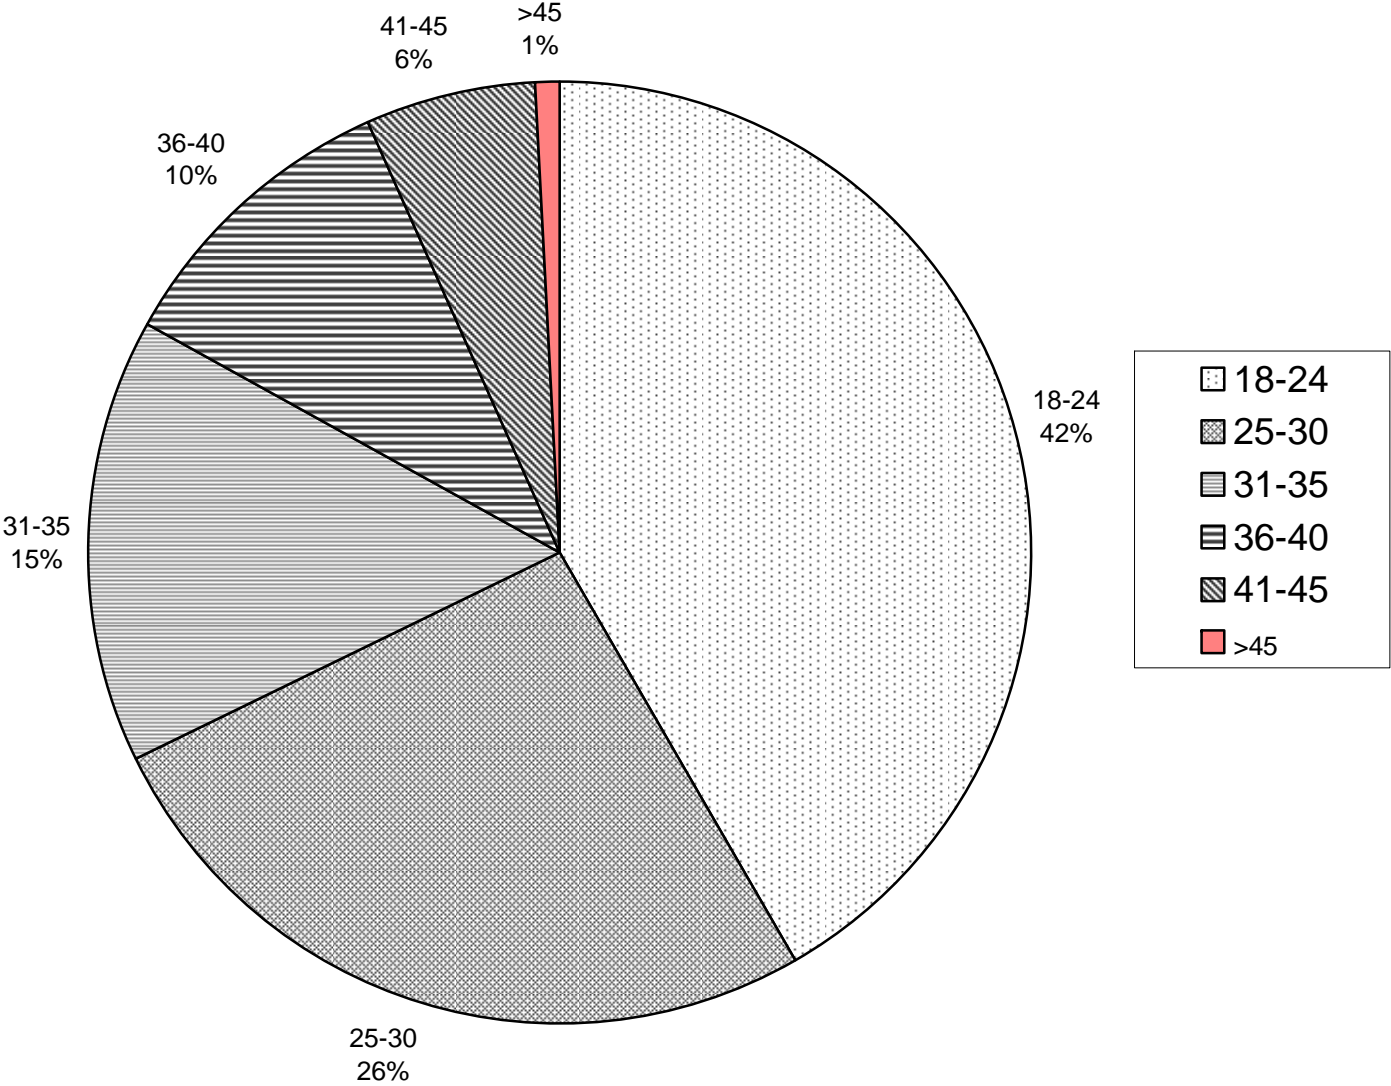

Statistics on Sperm Donor Demographics 2004-05 and 1994-95

Age breakdown of sperm donors 94-95 and 04-05

Sperm Donor breakdown by age - Donors registered 1 Jul 04 - 30 Jun 05

Age of Sperm Donors registered 1 Jul 2004- 30 Jun 2005

Sperm Donor breakdown by age - Donors registered 1 Jul 94 - 30 Jun 95

Age of Sperm Donors registered 1 Jul 1994- 30 Jun 1995

Proportion of sperm donors with their own children

sperm donors with own children 94-95

sperm donors with own children 04-05

Number of existing children (sperm donors 2004-05)

Number of existing children (sperm donors 2004-05)