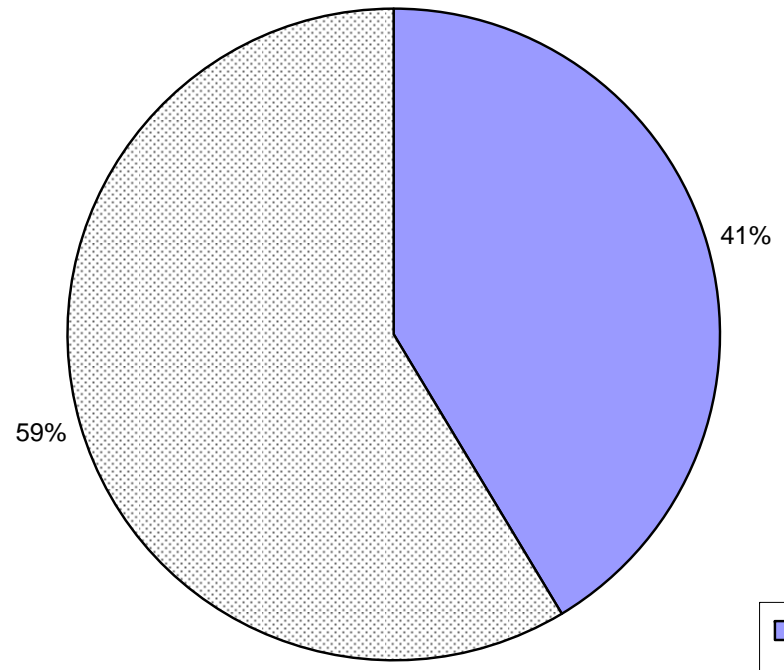

Statistics on Sperm Donor Demographics 2004-05 and 1994-95

Age breakdown of sperm donors 94-95 and 04-05

Sperm Donor breakdown by age - Donors registered 1 Jul 04 - 30 Jun 05

Age of Sperm Donors registered 1 Jul 2004- 30 Jun 2005

Sperm Donor breakdown by age - Donors registered 1 Jul 94 - 30 Jun 95

Age of Sperm Donors registered 1 Jul 1994- 30 Jun 1995

Proportion of sperm donors with their own children

sperm donors with own children 94-95

sperm donors with own children 04-05

Number of existing children (sperm donors 2004-05)

Number of existing children (sperm donors 2004-05)