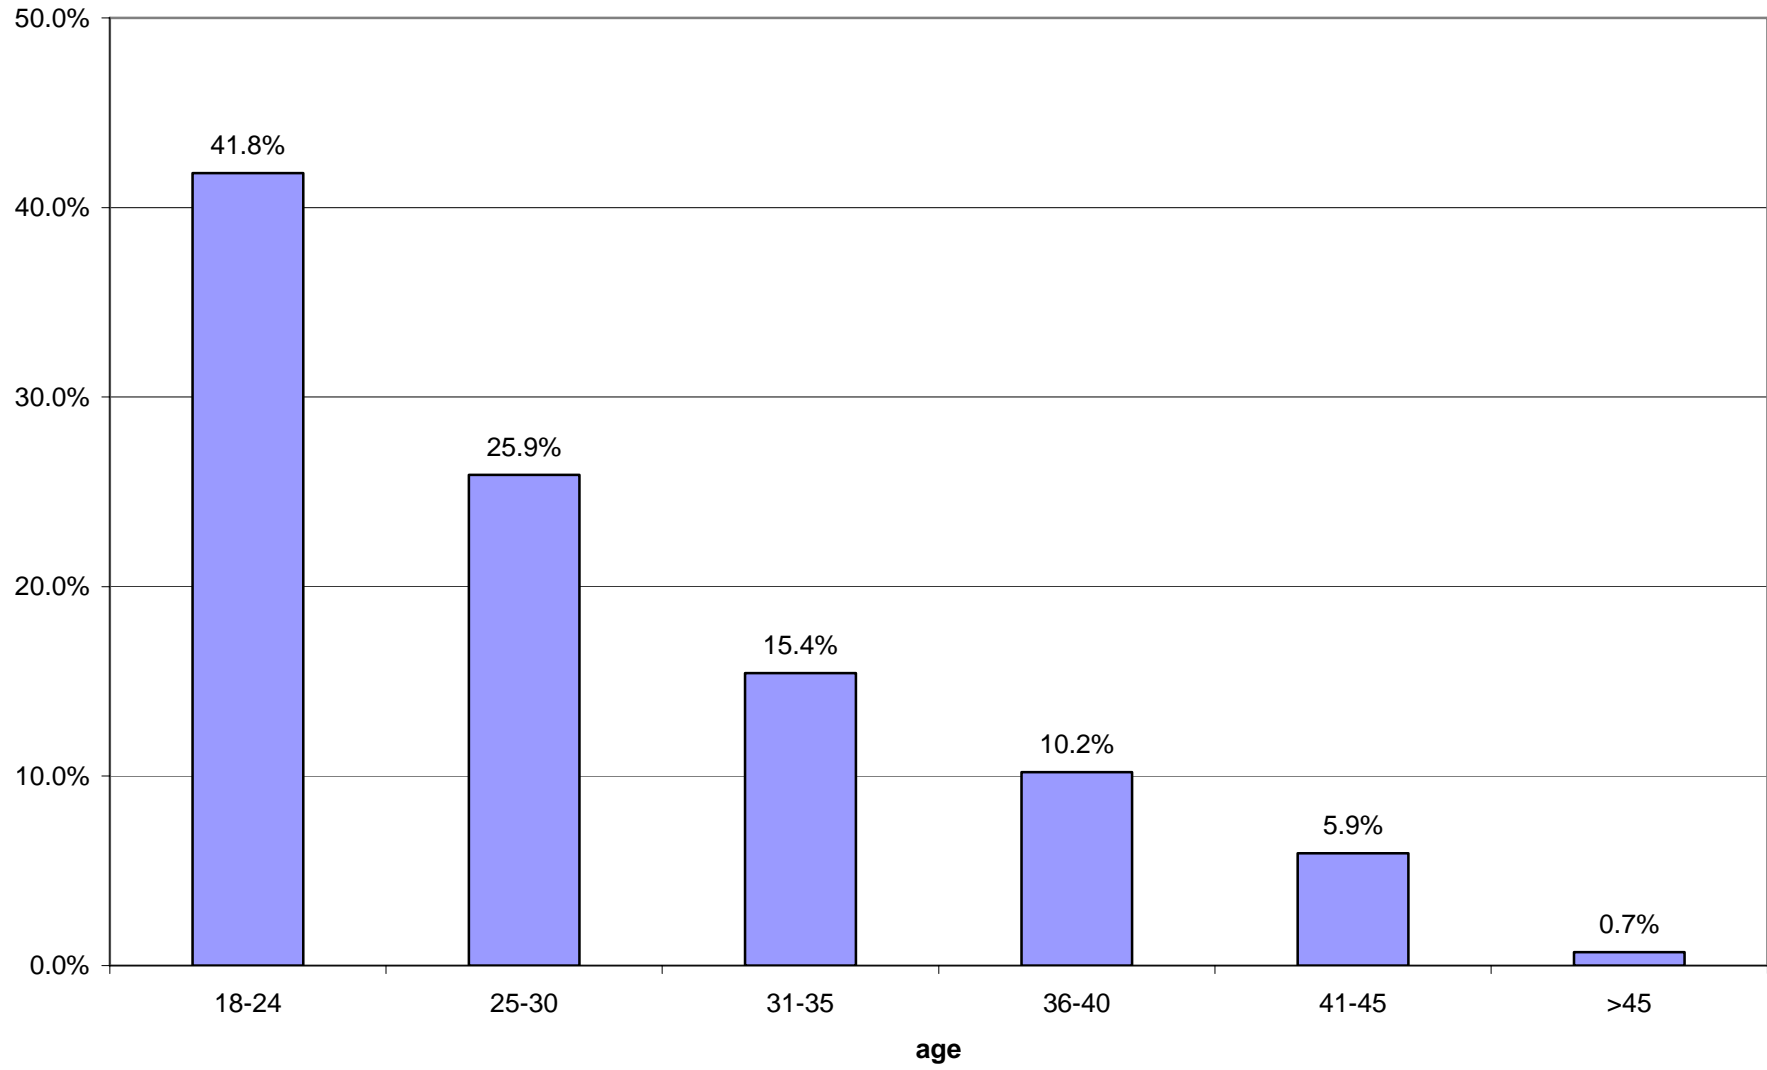

Statistics on Sperm Donor Demographics 2004-05 and 1994-95

Age breakdown of sperm donors 94-95 and 04-05

Sperm Donor breakdown by age - Donors registered 1 Jul 04 - 30 Jun 05

Age of Sperm Donors registered 1 Jul 2004- 30 Jun 2005

Sperm Donor breakdown by age - Donors registered 1 Jul 94 - 30 Jun 95

Age of Sperm Donors registered 1 Jul 1994- 30 Jun 1995

Proportion of sperm donors with their own children

sperm donors with own children 94-95

sperm donors with own children 04-05

Number of existing children (sperm donors 2004-05)

Number of existing children (sperm donors 2004-05)