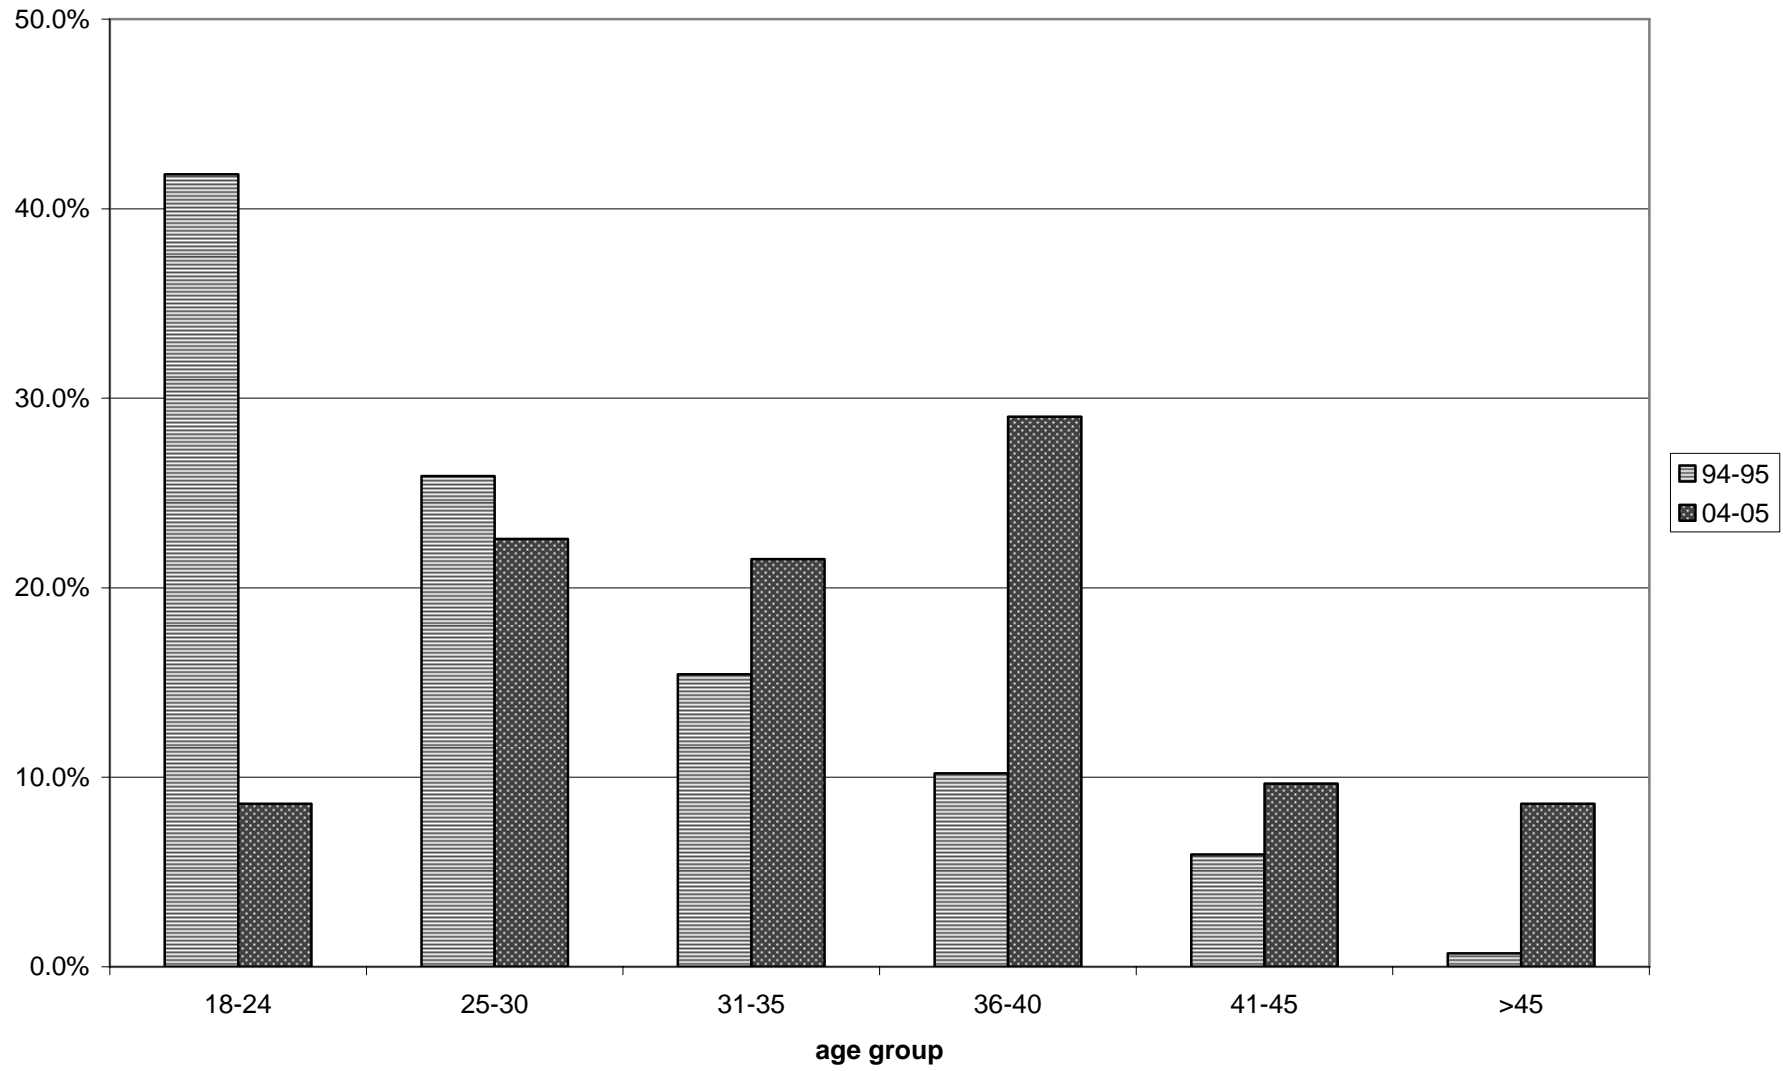

Statistics on Sperm Donor Demographics 2004-05 and 1994-95

Age breakdown of sperm donors 94-95 and 04-05

Sperm Donor breakdown by age - Donors registered 1 Jul 04 - 30 Jun 05

Age of Sperm Donors registered 1 Jul 2004- 30 Jun 2005

Sperm Donor breakdown by age - Donors registered 1 Jul 94 - 30 Jun 95

Age of Sperm Donors registered 1 Jul 1994- 30 Jun 1995

Proportion of sperm donors with their own children

sperm donors with own children 94-95