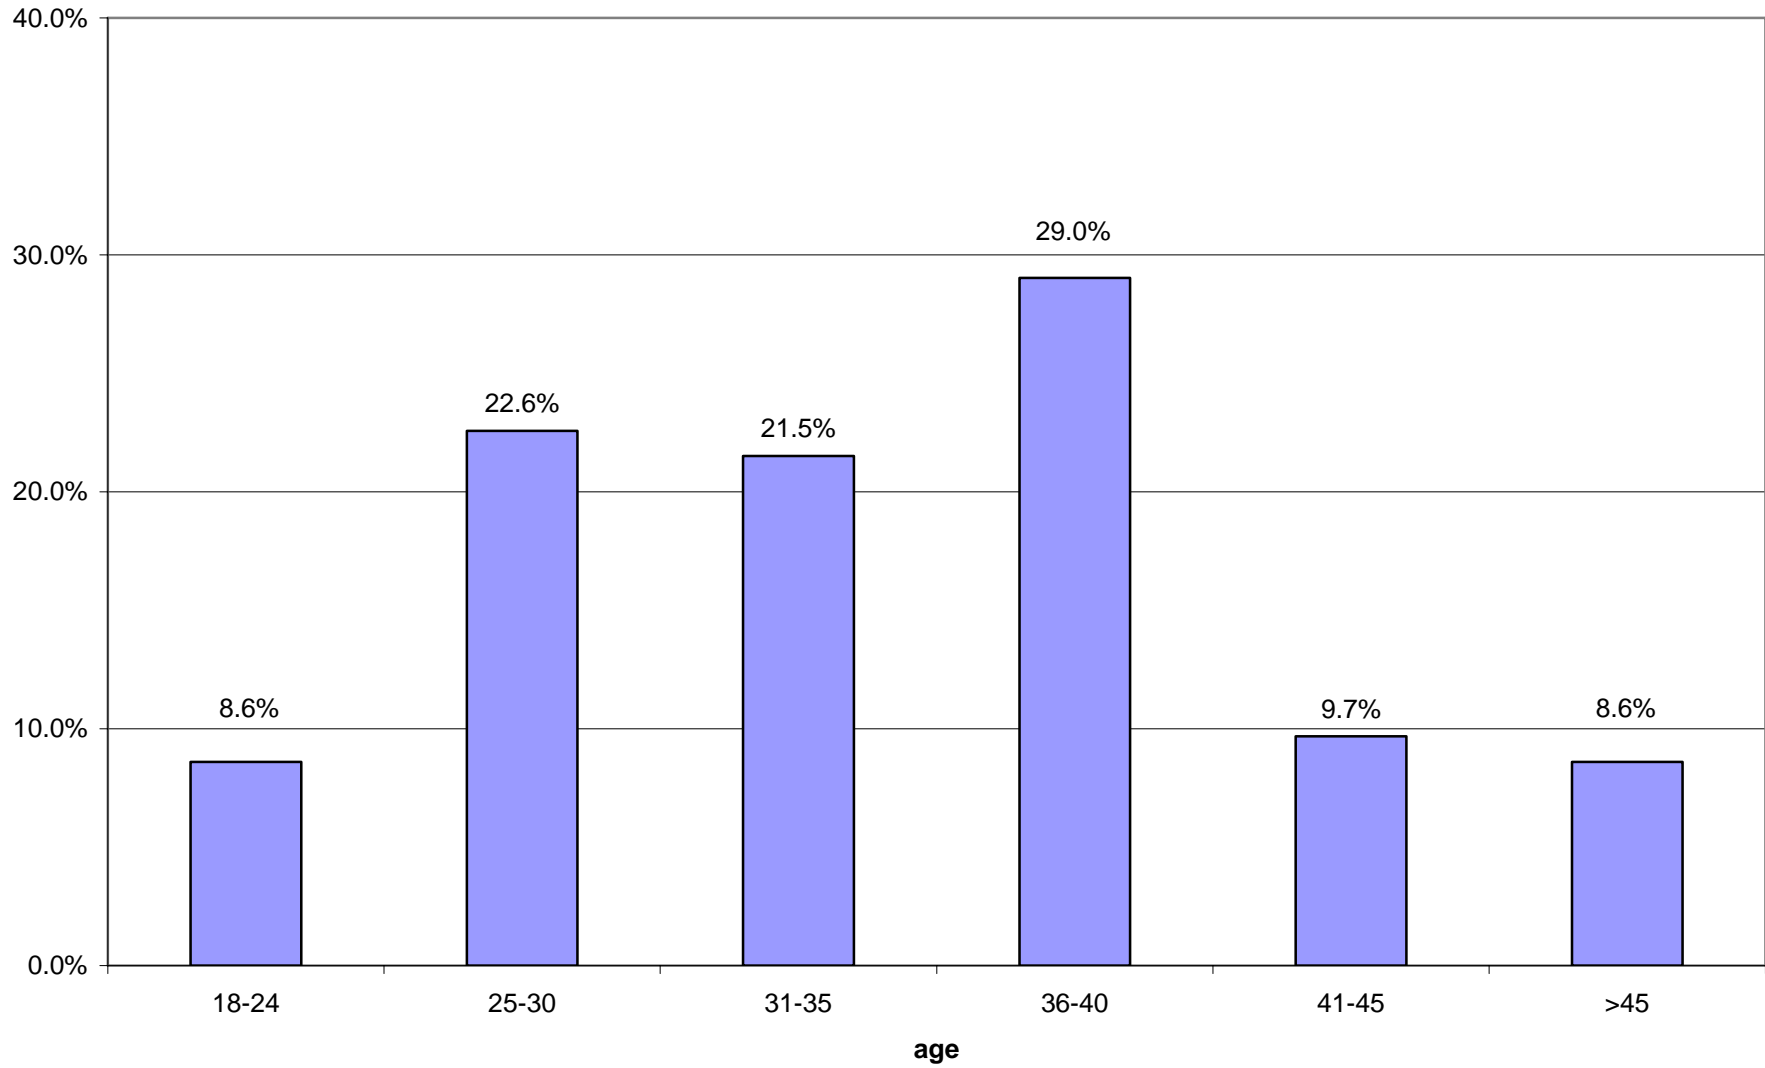

Statistics on Sperm Donor Demographics 2004-05 and 1994-95

Age breakdown of sperm donors 94-95 and 04-05

Sperm Donor breakdown by age - Donors registered 1 Jul 04 - 30 Jun 05

Age of Sperm Donors registered 1 Jul 2004- 30 Jun 2005

Sperm Donor breakdown by age - Donors registered 1 Jul 94 - 30 Jun 95

Age of Sperm Donors registered 1 Jul 1994- 30 Jun 1995

Proportion of sperm donors with their own children

sperm donors with own children 94-95