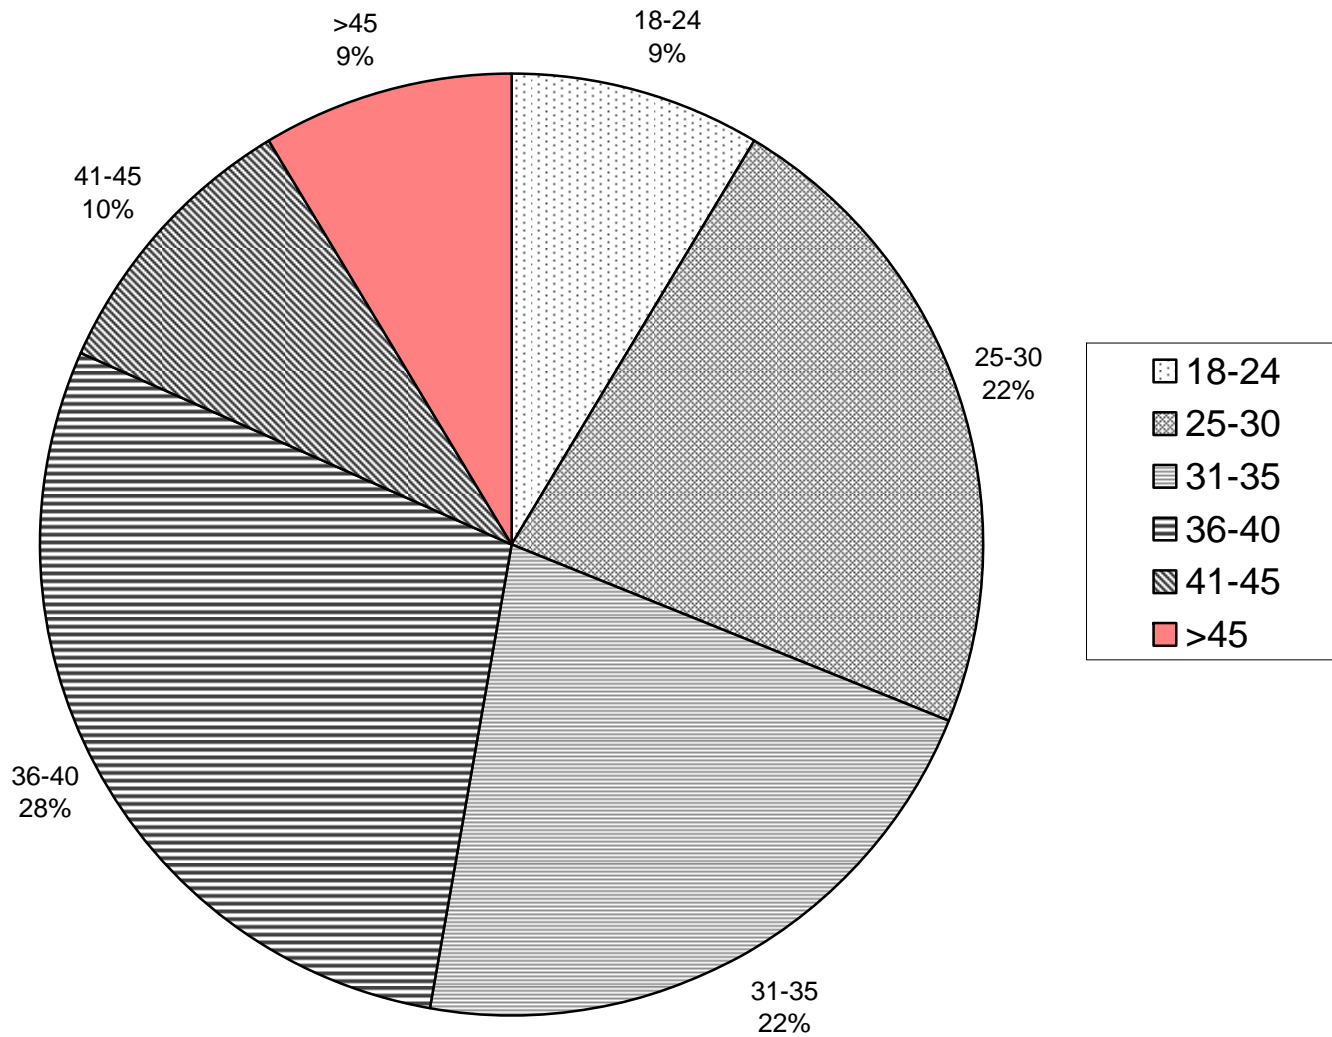

Statistics on Sperm Donor Demographics 2004-05 and 1994-95

Age breakdown of sperm donors 94-95 and 04-05

Sperm Donor breakdown by age - Donors registered 1 Jul 04 - 30 Jun 05

Age of Sperm Donors registered 1 Jul 2004- 30 Jun 2005

Sperm Donor breakdown by age - Donors registered 1 Jul 94 - 30 Jun 95

Age of Sperm Donors registered 1 Jul 1994- 30 Jun 1995

Proportion of sperm donors with their own children

sperm donors with own children 94-95

sperm donors with own children 04-05

Number of existing children (sperm donors 2004-05)

Number of existing children (sperm donors 2004-05)