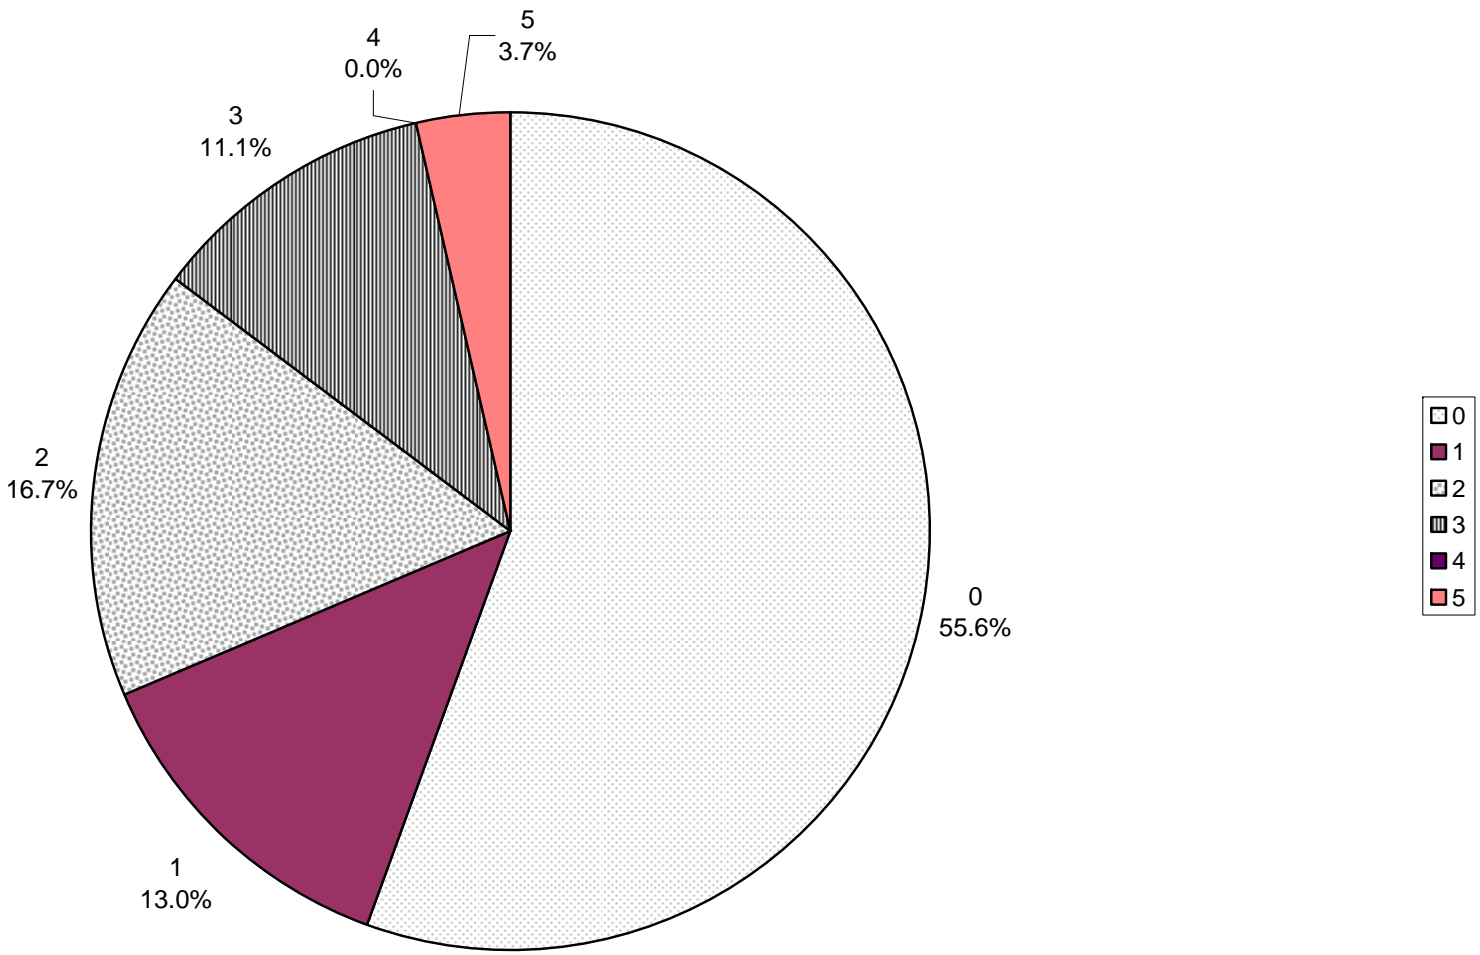

Statistics on Sperm Donor Demographics 2004-05 and 1994-95

Age breakdown of sperm donors 94-95 and 04-05

Sperm Donor breakdown by age - Donors registered 1 Jul 04 - 30 Jun 05

Age of Sperm Donors registered 1 Jul 2004- 30 Jun 2005

Sperm Donor breakdown by age - Donors registered 1 Jul 94 - 30 Jun 95

Age of Sperm Donors registered 1 Jul 1994- 30 Jun 1995

Proportion of sperm donors with their own children

sperm donors with own children 94-95

sperm donors with own children 04-05

Number of existing children (sperm donors 2004-05)

Number of existing children (sperm donors 2004-05)