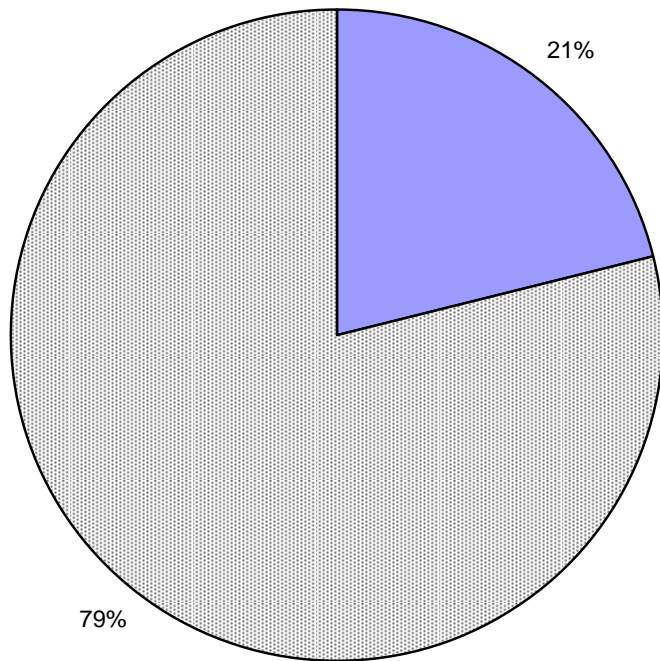

Statistics on Sperm Donor Demographics 2004-05 and 1994-95

Age breakdown of sperm donors 94-95 and 04-05

Sperm Donor breakdown by age - Donors registered 1 Jul 04 - 30 Jun 05

Age of Sperm Donors registered 1 Jul 2004- 30 Jun 2005

Sperm Donor breakdown by age - Donors registered 1 Jul 94 - 30 Jun 95

Age of Sperm Donors registered 1 Jul 1994- 30 Jun 1995

Proportion of sperm donors with their own children

sperm donors with own children 94-95

sperm donors with own children 04-05

Number of existing children (sperm donors 2004-05)

Number of existing children (sperm donors 2004-05)