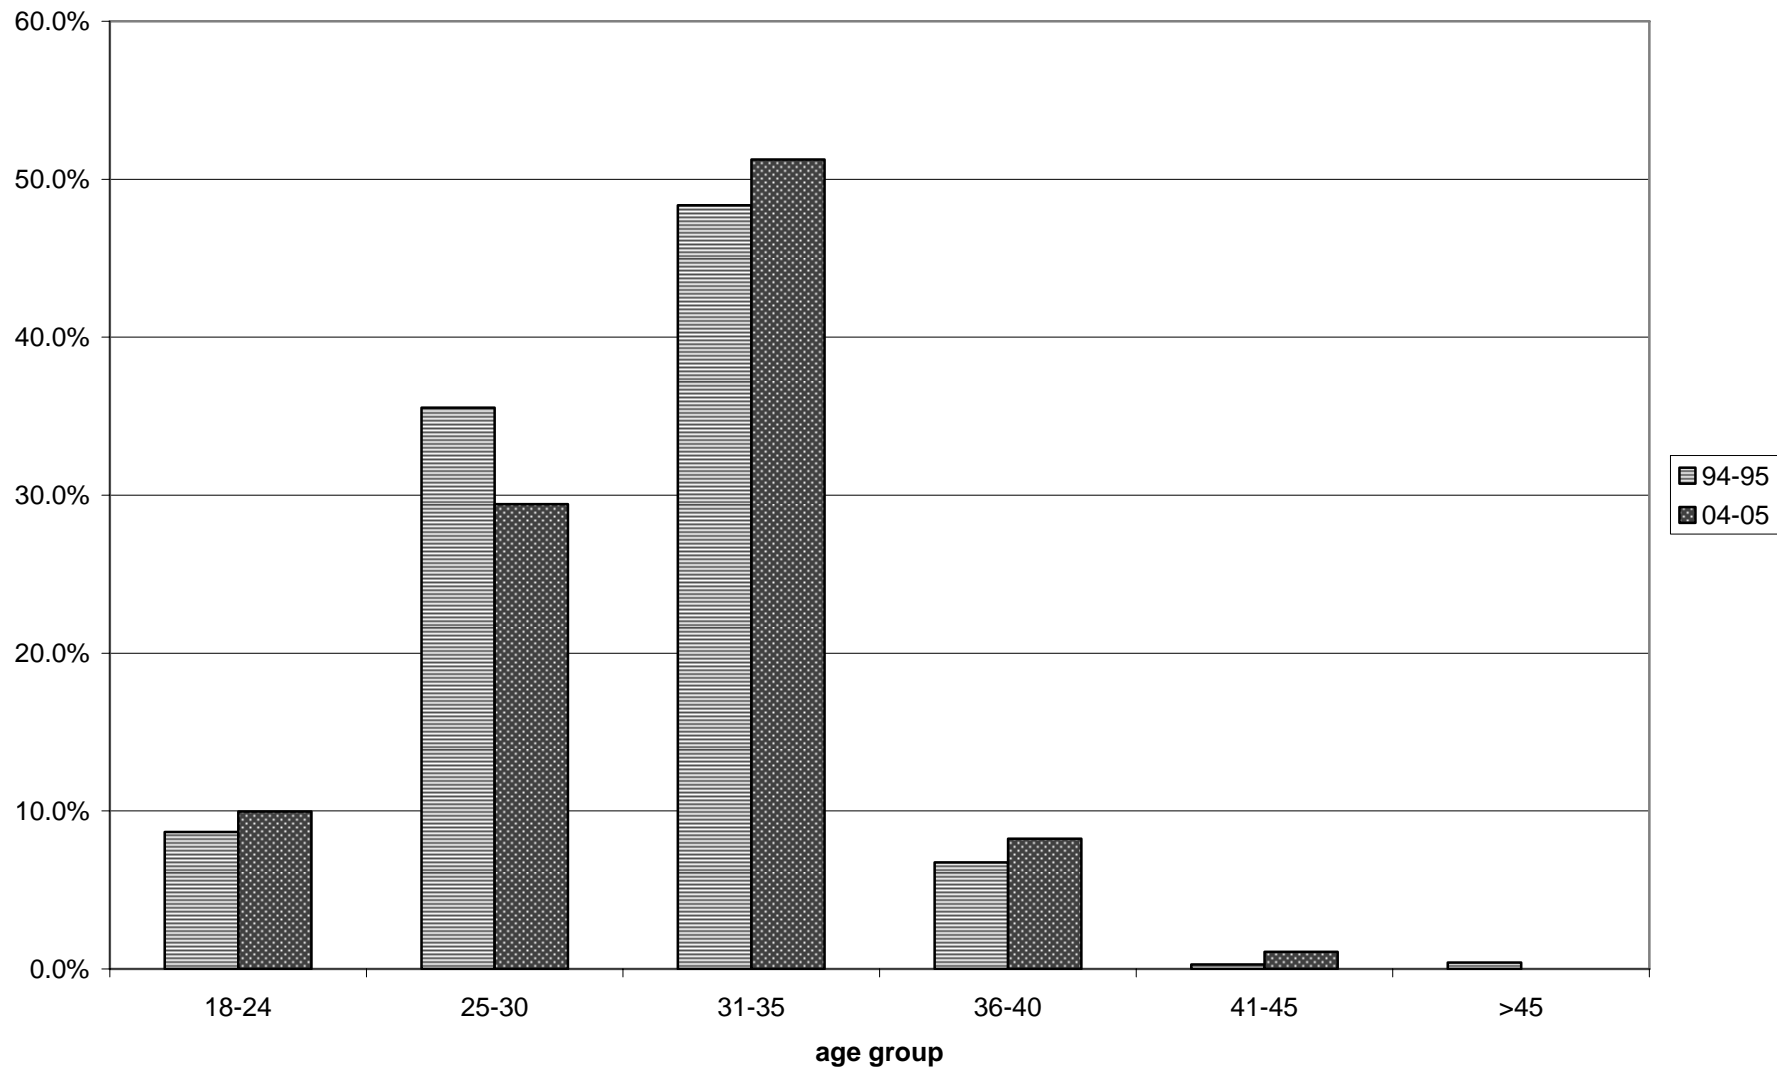

Statistics on Egg Donor Demographics 2004-05 and 1994-95

Age breakdown of egg donors 94-95 and 04-05

Egg Donor breakdown by age - Donors registered 1 Jul 04 - 30 Jun 05

Age of Egg Donors registered 1 Jul 2004- 30 Jun 2005

Egg Donor breakdown by age - Donors registered 1 Jul 94 - 30 Jun 95

Age of Egg Donors registered 1 Jul 1994- 30 Jun 1995

Proportion of egg donors with their own children

Egg donors with own children 94-95