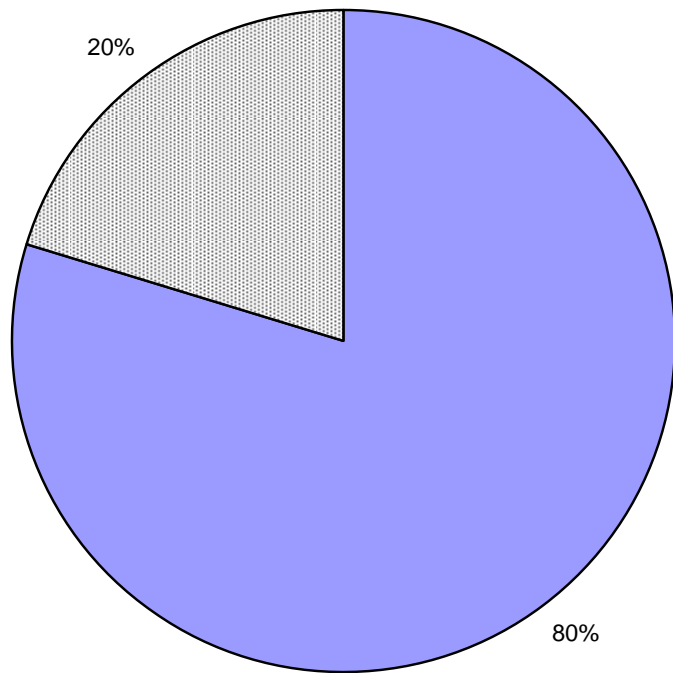

Statistics on Egg Donor Demographics 2004-05 and 1994-95

Age breakdown of egg donors 94-95 and 04-05

Egg Donor breakdown by age - Donors registered 1 Jul 04 - 30 Jun 05

Age of Egg Donors registered 1 Jul 2004- 30 Jun 2005

Egg Donor breakdown by age - Donors registered 1 Jul 94 - 30 Jun 95

Age of Egg Donors registered 1 Jul 1994- 30 Jun 1995

Proportion of egg donors with their own children

Egg donors with own children 94-95

Egg donors with own children 04-05

Number of existing children (egg donors 2004-05)

Number of existing children (egg donors 2004-05)