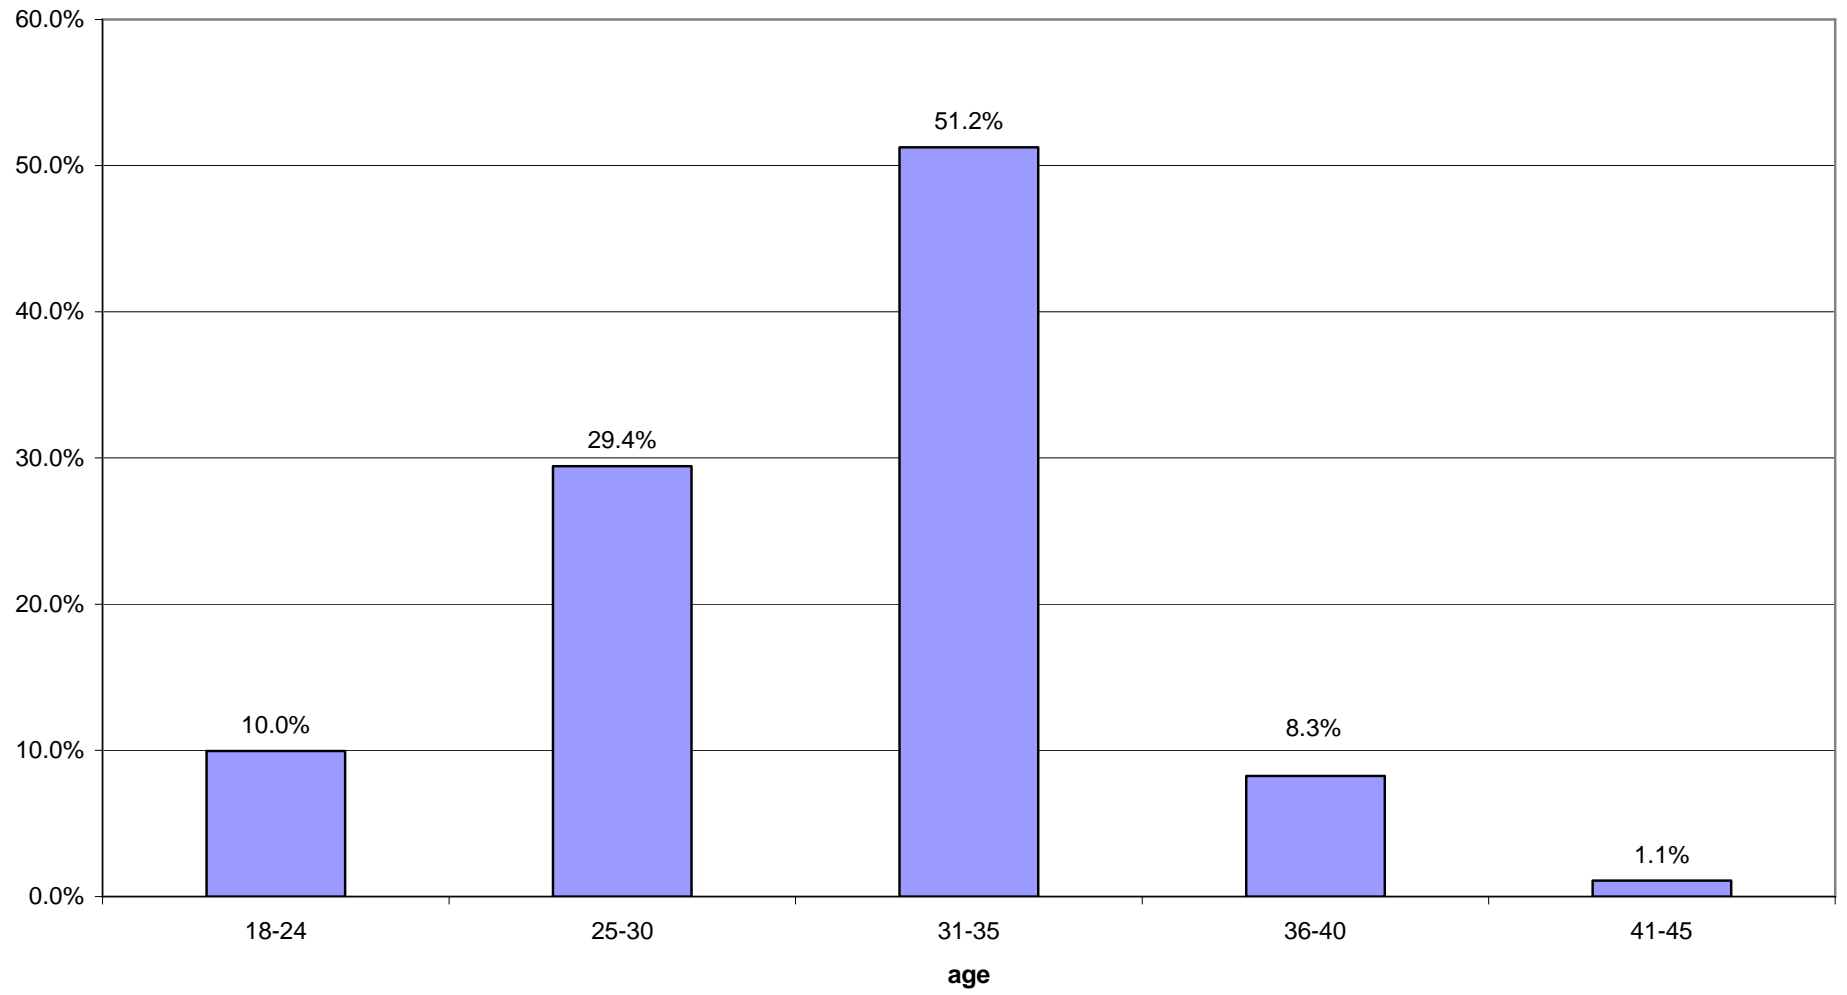

Statistics on Egg Donor Demographics 2004-05 and 1994-95

Age breakdown of egg donors 94-95 and 04-05

Egg Donor breakdown by age - Donors registered 1 Jul 04 - 30 Jun 05

Age of Egg Donors registered 1 Jul 2004- 30 Jun 2005

Egg Donor breakdown by age - Donors registered 1 Jul 94 - 30 Jun 95

Age of Egg Donors registered 1 Jul 1994- 30 Jun 1995

Proportion of egg donors with their own children

Egg donors with own children 94-95