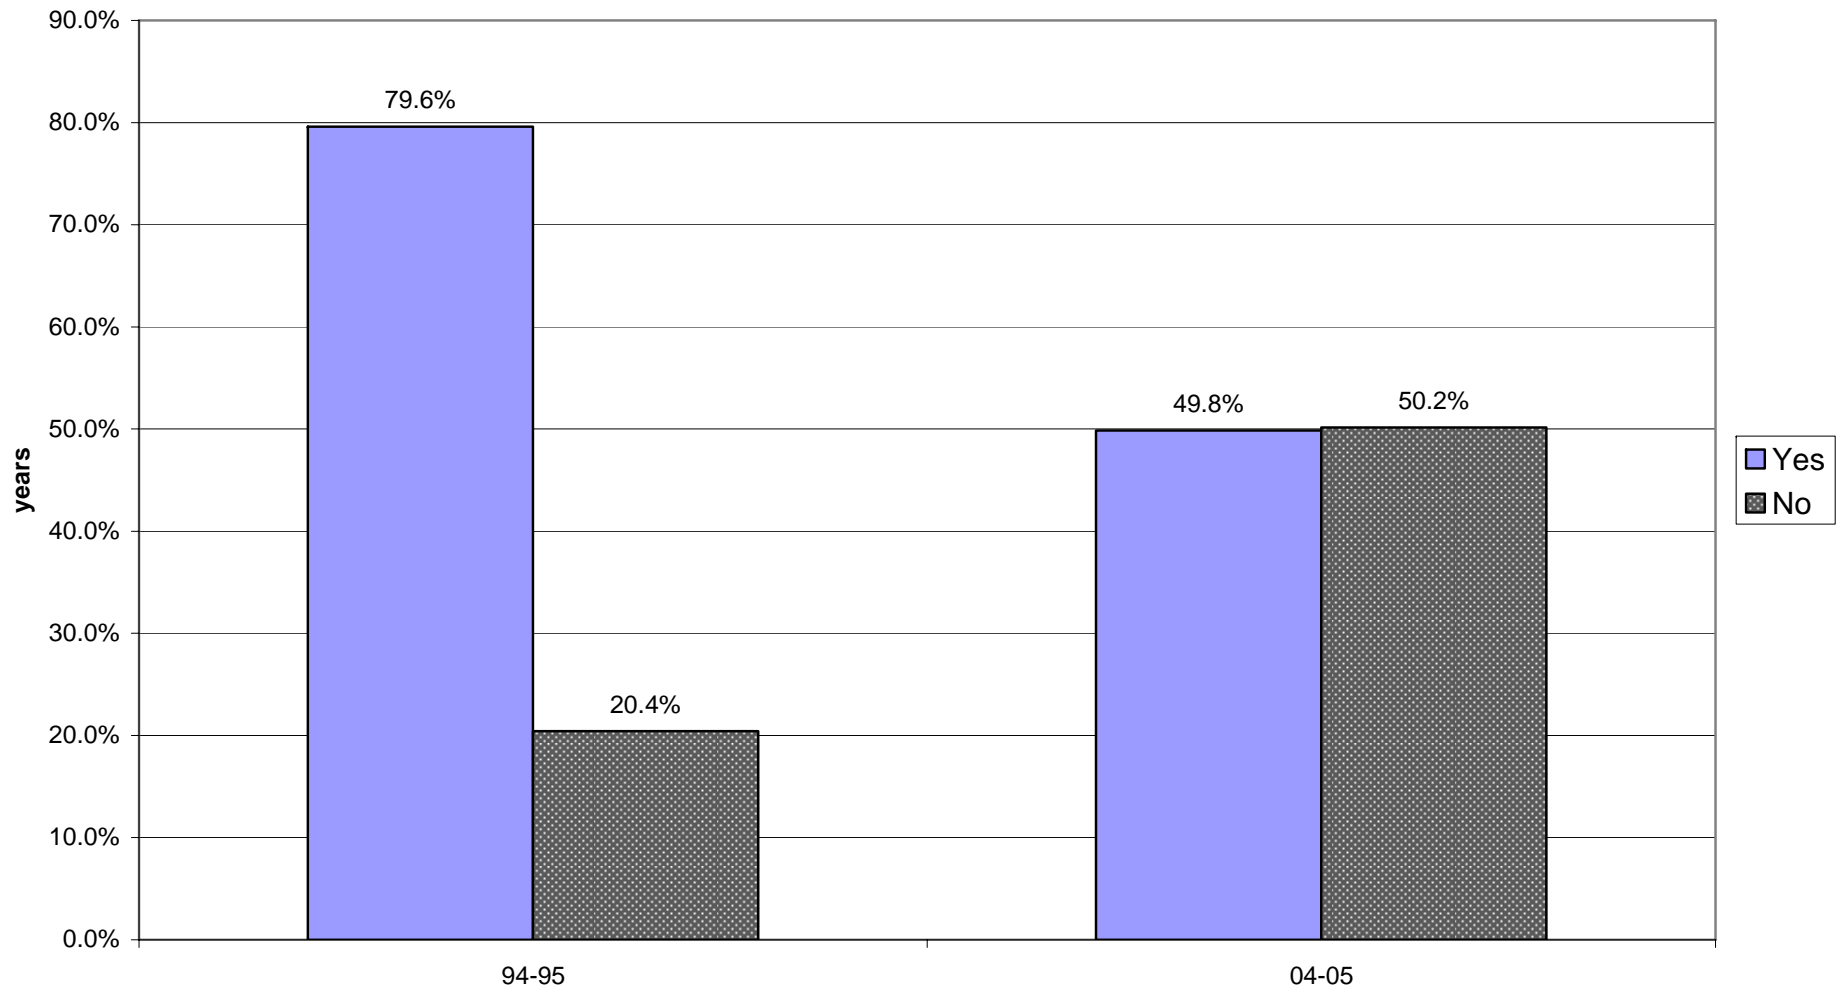

Statistics on Egg Donor Demographics 2004-05 and 1994-95

Age breakdown of egg donors 94-95 and 04-05

Egg Donor breakdown by age - Donors registered 1 Jul 04 - 30 Jun 05

Age of Egg Donors registered 1 Jul 2004- 30 Jun 2005

Egg Donor breakdown by age - Donors registered 1 Jul 94 - 30 Jun 95

Age of Egg Donors registered 1 Jul 1994- 30 Jun 1995

Proportion of egg donors with their own children

Egg donors with own children 94-95