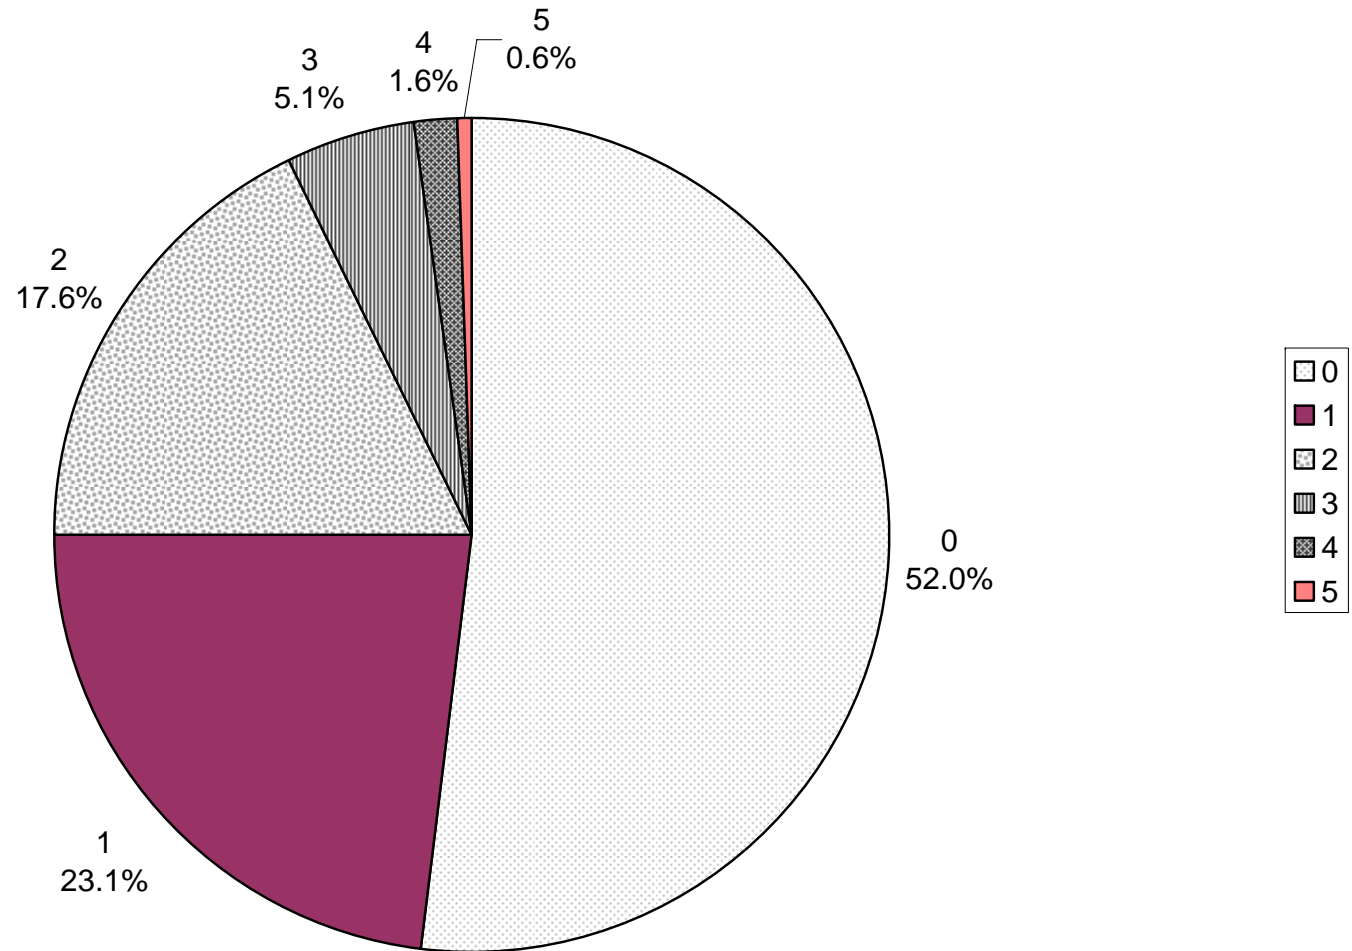

Statistics on Egg Donor Demographics 2004-05 and 1994-95

Age breakdown of egg donors 94-95 and 04-05

Egg Donor breakdown by age - Donors registered 1 Jul 04 - 30 Jun 05

Age of Egg Donors registered 1 Jul 2004- 30 Jun 2005

Egg Donor breakdown by age - Donors registered 1 Jul 94 - 30 Jun 95

Age of Egg Donors registered 1 Jul 1994- 30 Jun 1995

Proportion of egg donors with their own children

Egg donors with own children 94-95

Egg donors with own children 04-05

Number of existing children (egg donors 2004-05)

Number of existing children (egg donors 2004-05)