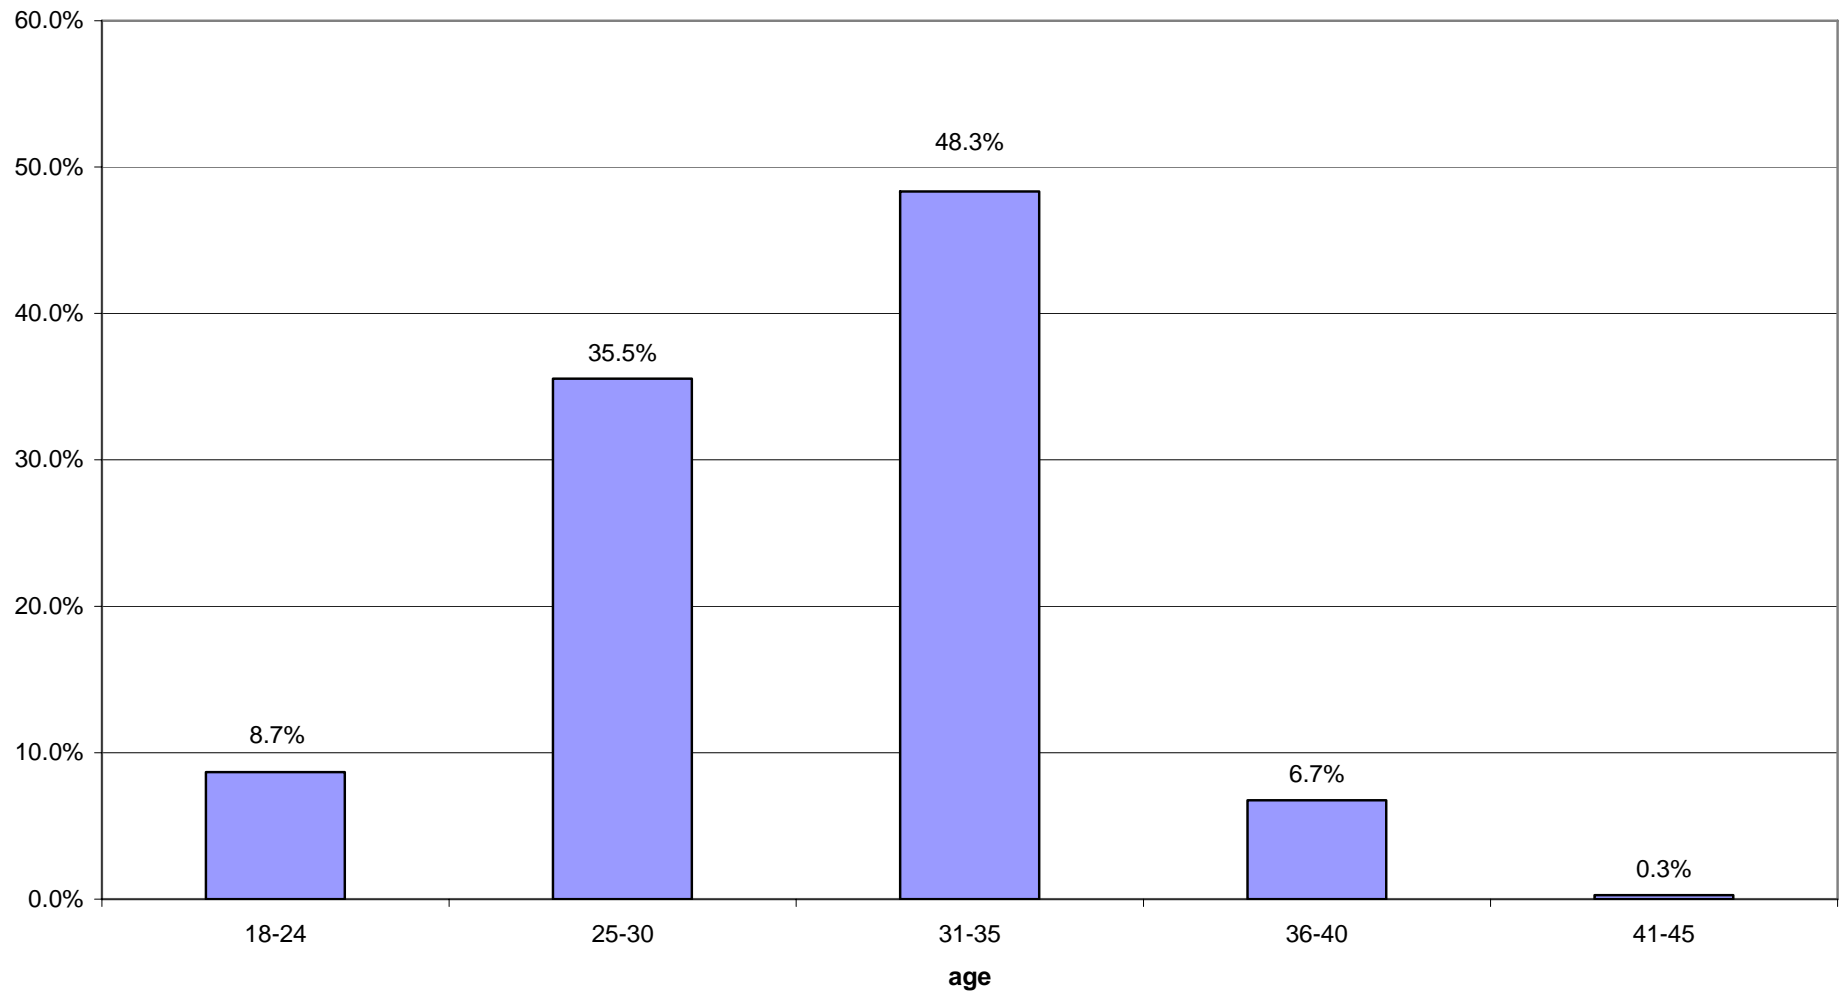

Statistics on Egg Donor Demographics 2004-05 and 1994-95

Age breakdown of egg donors 94-95 and 04-05

Egg Donor breakdown by age - Donors registered 1 Jul 04 - 30 Jun 05

Age of Egg Donors registered 1 Jul 2004- 30 Jun 2005

Egg Donor breakdown by age - Donors registered 1 Jul 94 - 30 Jun 95

Age of Egg Donors registered 1 Jul 1994- 30 Jun 1995

Proportion of egg donors with their own children

Egg donors with own children 94-95