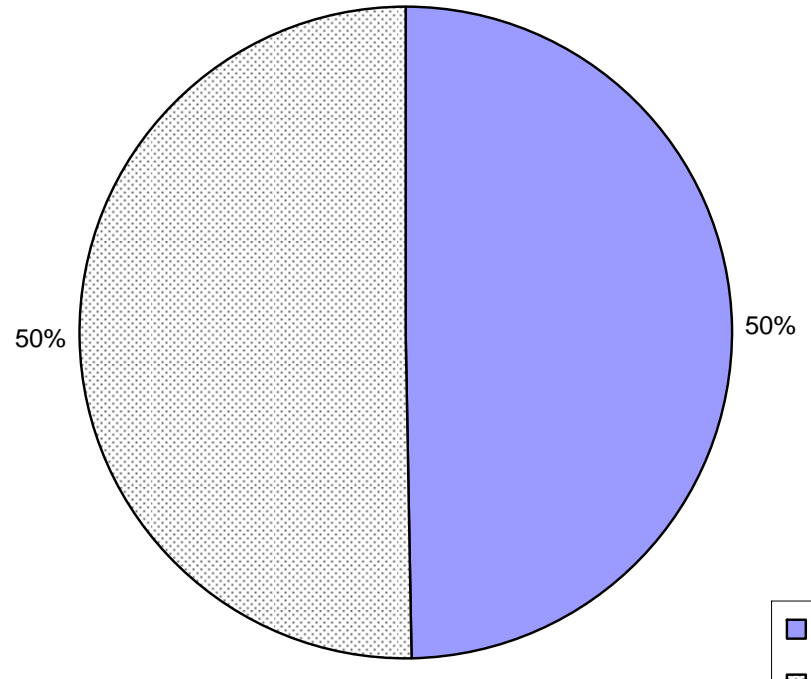

Statistics on Egg Donor Demographics 2004-05 and 1994-95

Age breakdown of egg donors 94-95 and 04-05

Egg Donor breakdown by age - Donors registered 1 Jul 04 - 30 Jun 05

Age of Egg Donors registered 1 Jul 2004- 30 Jun 2005

Egg Donor breakdown by age - Donors registered 1 Jul 94 - 30 Jun 95

Age of Egg Donors registered 1 Jul 1994- 30 Jun 1995

Proportion of egg donors with their own children

Egg donors with own children 94-95

Egg donors with own children 04-05

Number of existing children (egg donors 2004-05)

Number of existing children (egg donors 2004-05)