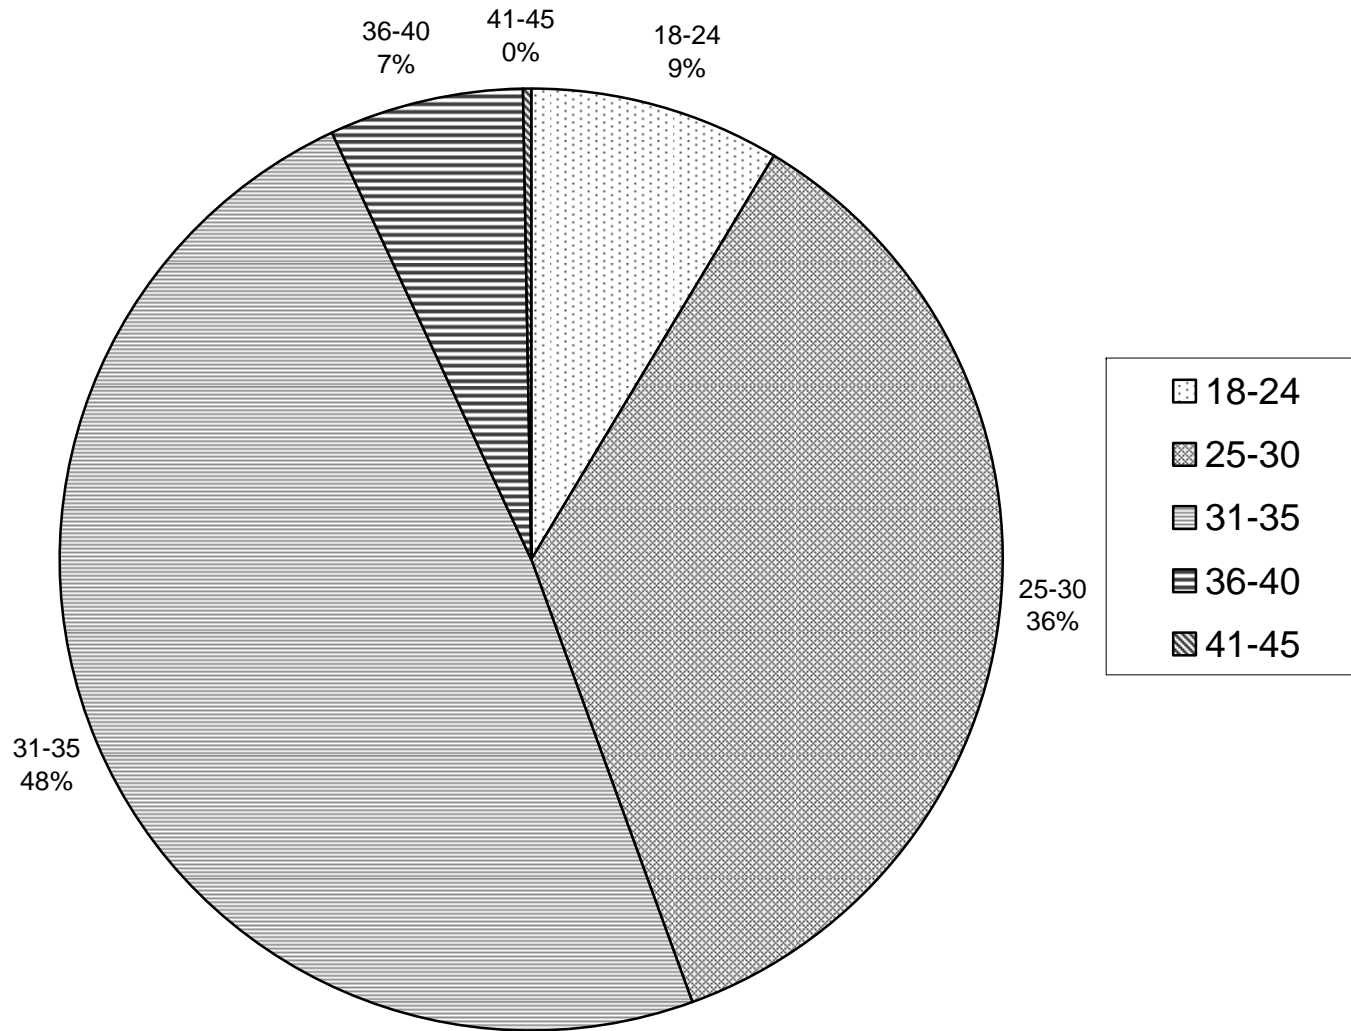

Statistics on Egg Donor Demographics 2004-05 and 1994-95

Age breakdown of egg donors 94-95 and 04-05

Egg Donor breakdown by age - Donors registered 1 Jul 04 - 30 Jun 05

Age of Egg Donors registered 1 Jul 2004- 30 Jun 2005

Egg Donor breakdown by age - Donors registered 1 Jul 94 - 30 Jun 95

Age of Egg Donors registered 1 Jul 1994- 30 Jun 1995

Proportion of egg donors with their own children

Egg donors with own children 94-95

Egg donors with own children 04-05

Number of existing children (egg donors 2004-05)

Number of existing children (egg donors 2004-05)