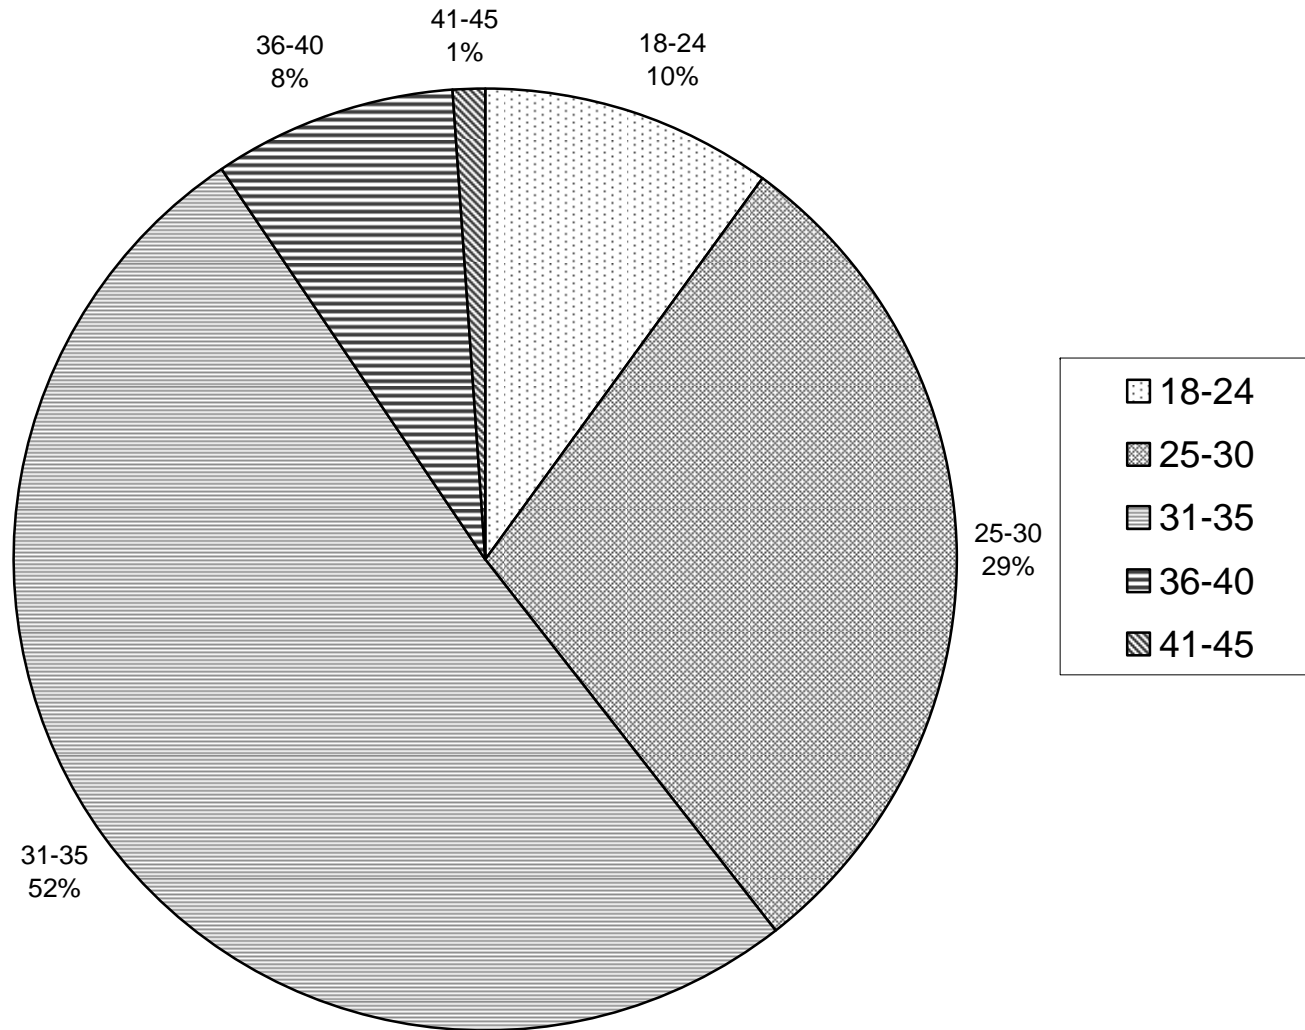

Statistics on Egg Donor Demographics 2004-05 and 1994-95

Age breakdown of egg donors 94-95 and 04-05

Egg Donor breakdown by age - Donors registered 1 Jul 04 - 30 Jun 05

Age of Egg Donors registered 1 Jul 2004- 30 Jun 2005

Egg Donor breakdown by age - Donors registered 1 Jul 94 - 30 Jun 95

Age of Egg Donors registered 1 Jul 1994- 30 Jun 1995

Proportion of egg donors with their own children

Egg donors with own children 94-95

Egg donors with own children 04-05

Number of existing children (egg donors 2004-05)

Number of existing children (egg donors 2004-05)